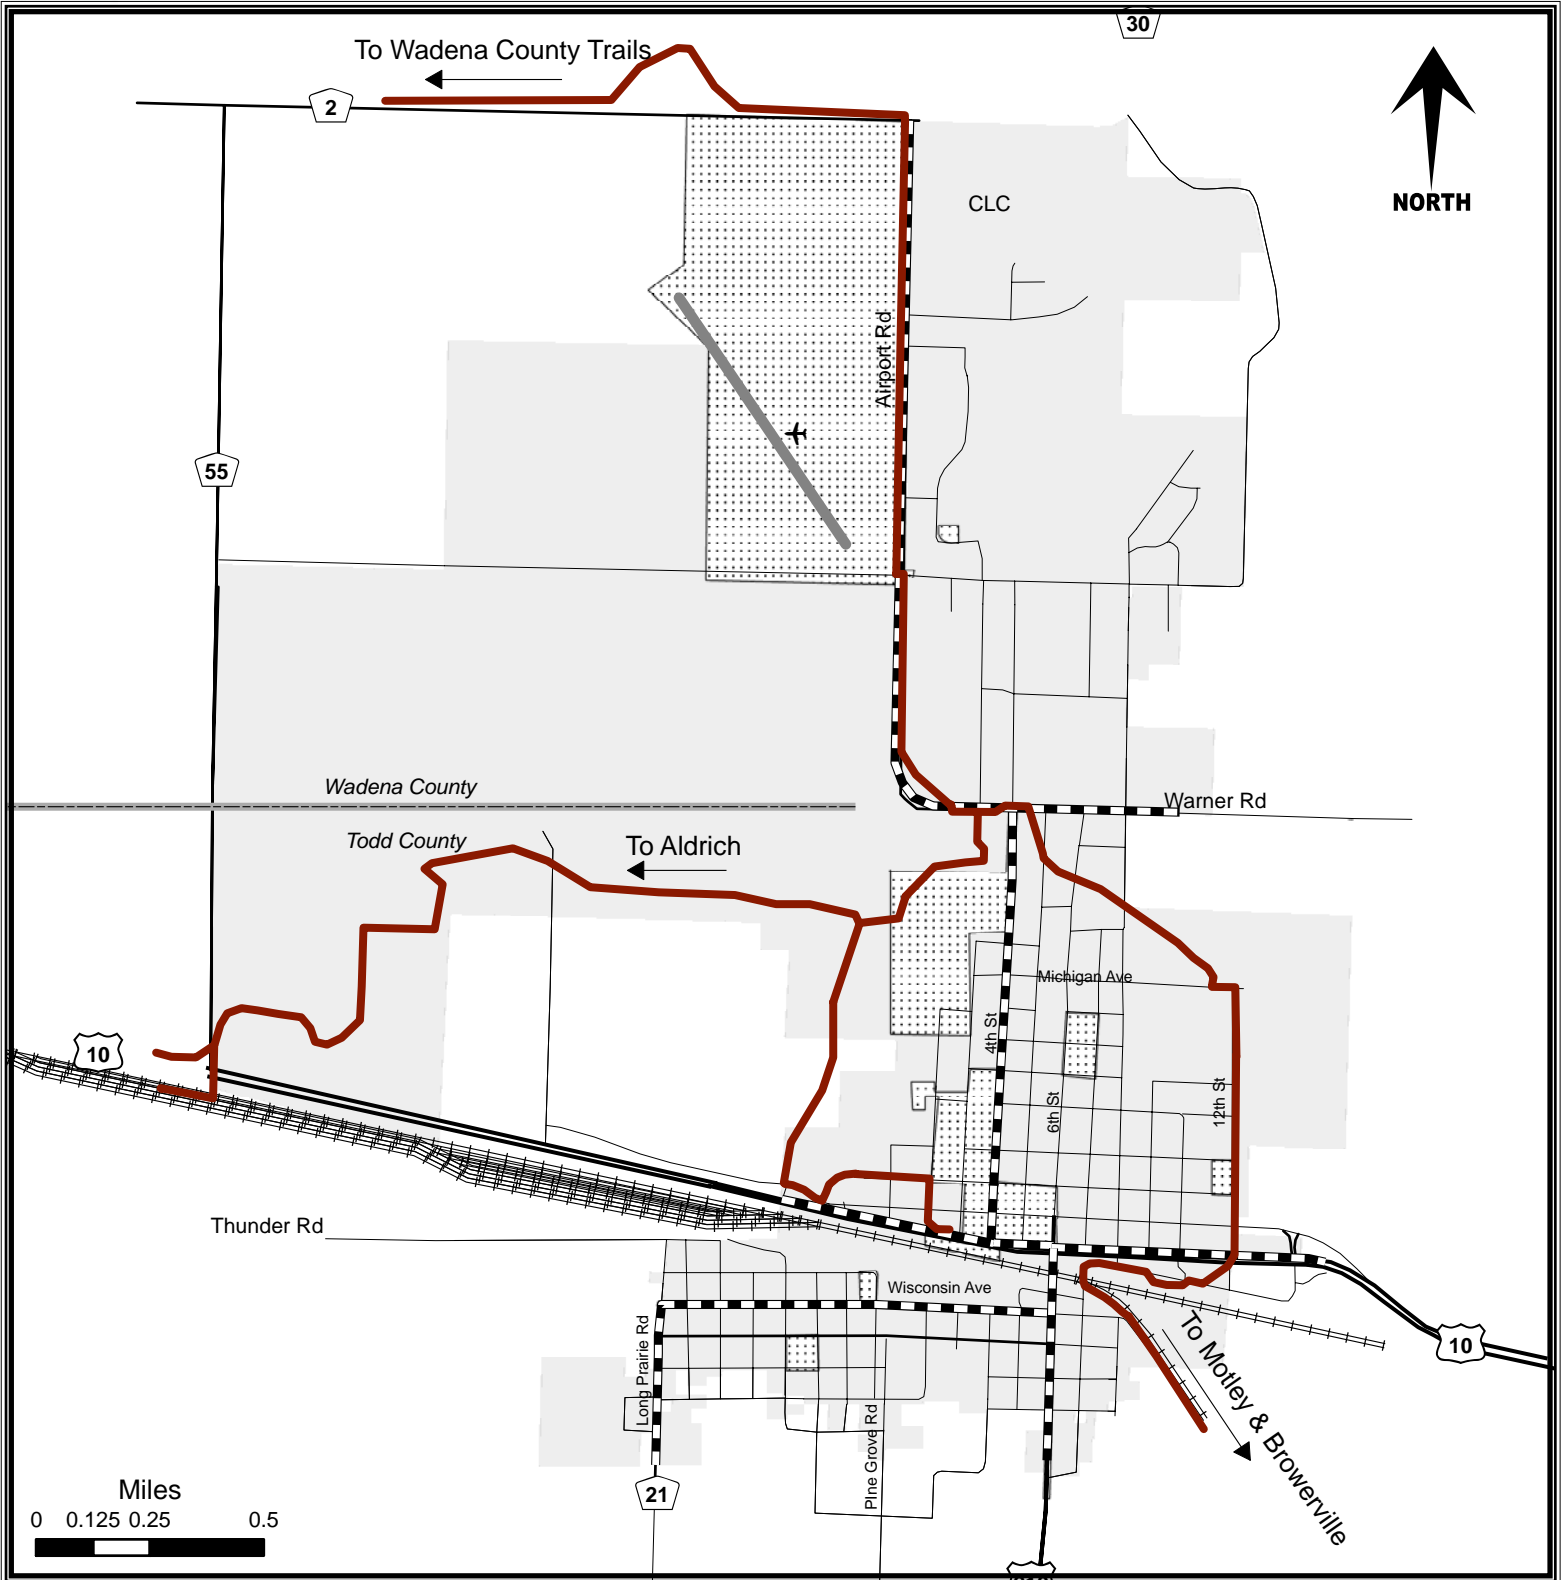

City of Staples Snowmobile Information Trails and Restricted Areas

Legend

- | | | | | | |
|--|------|--|------------------|--|------------------|
| | Food | | Lodging | | Restricted Roads |
| | Gas | | Snowmobile_Route | | Restricted Area |

This map is a graphic representation of the general layout of established snowmobile trails within the City of Staples. The City of Staples is not responsible for misinterpretation of information contained herein.