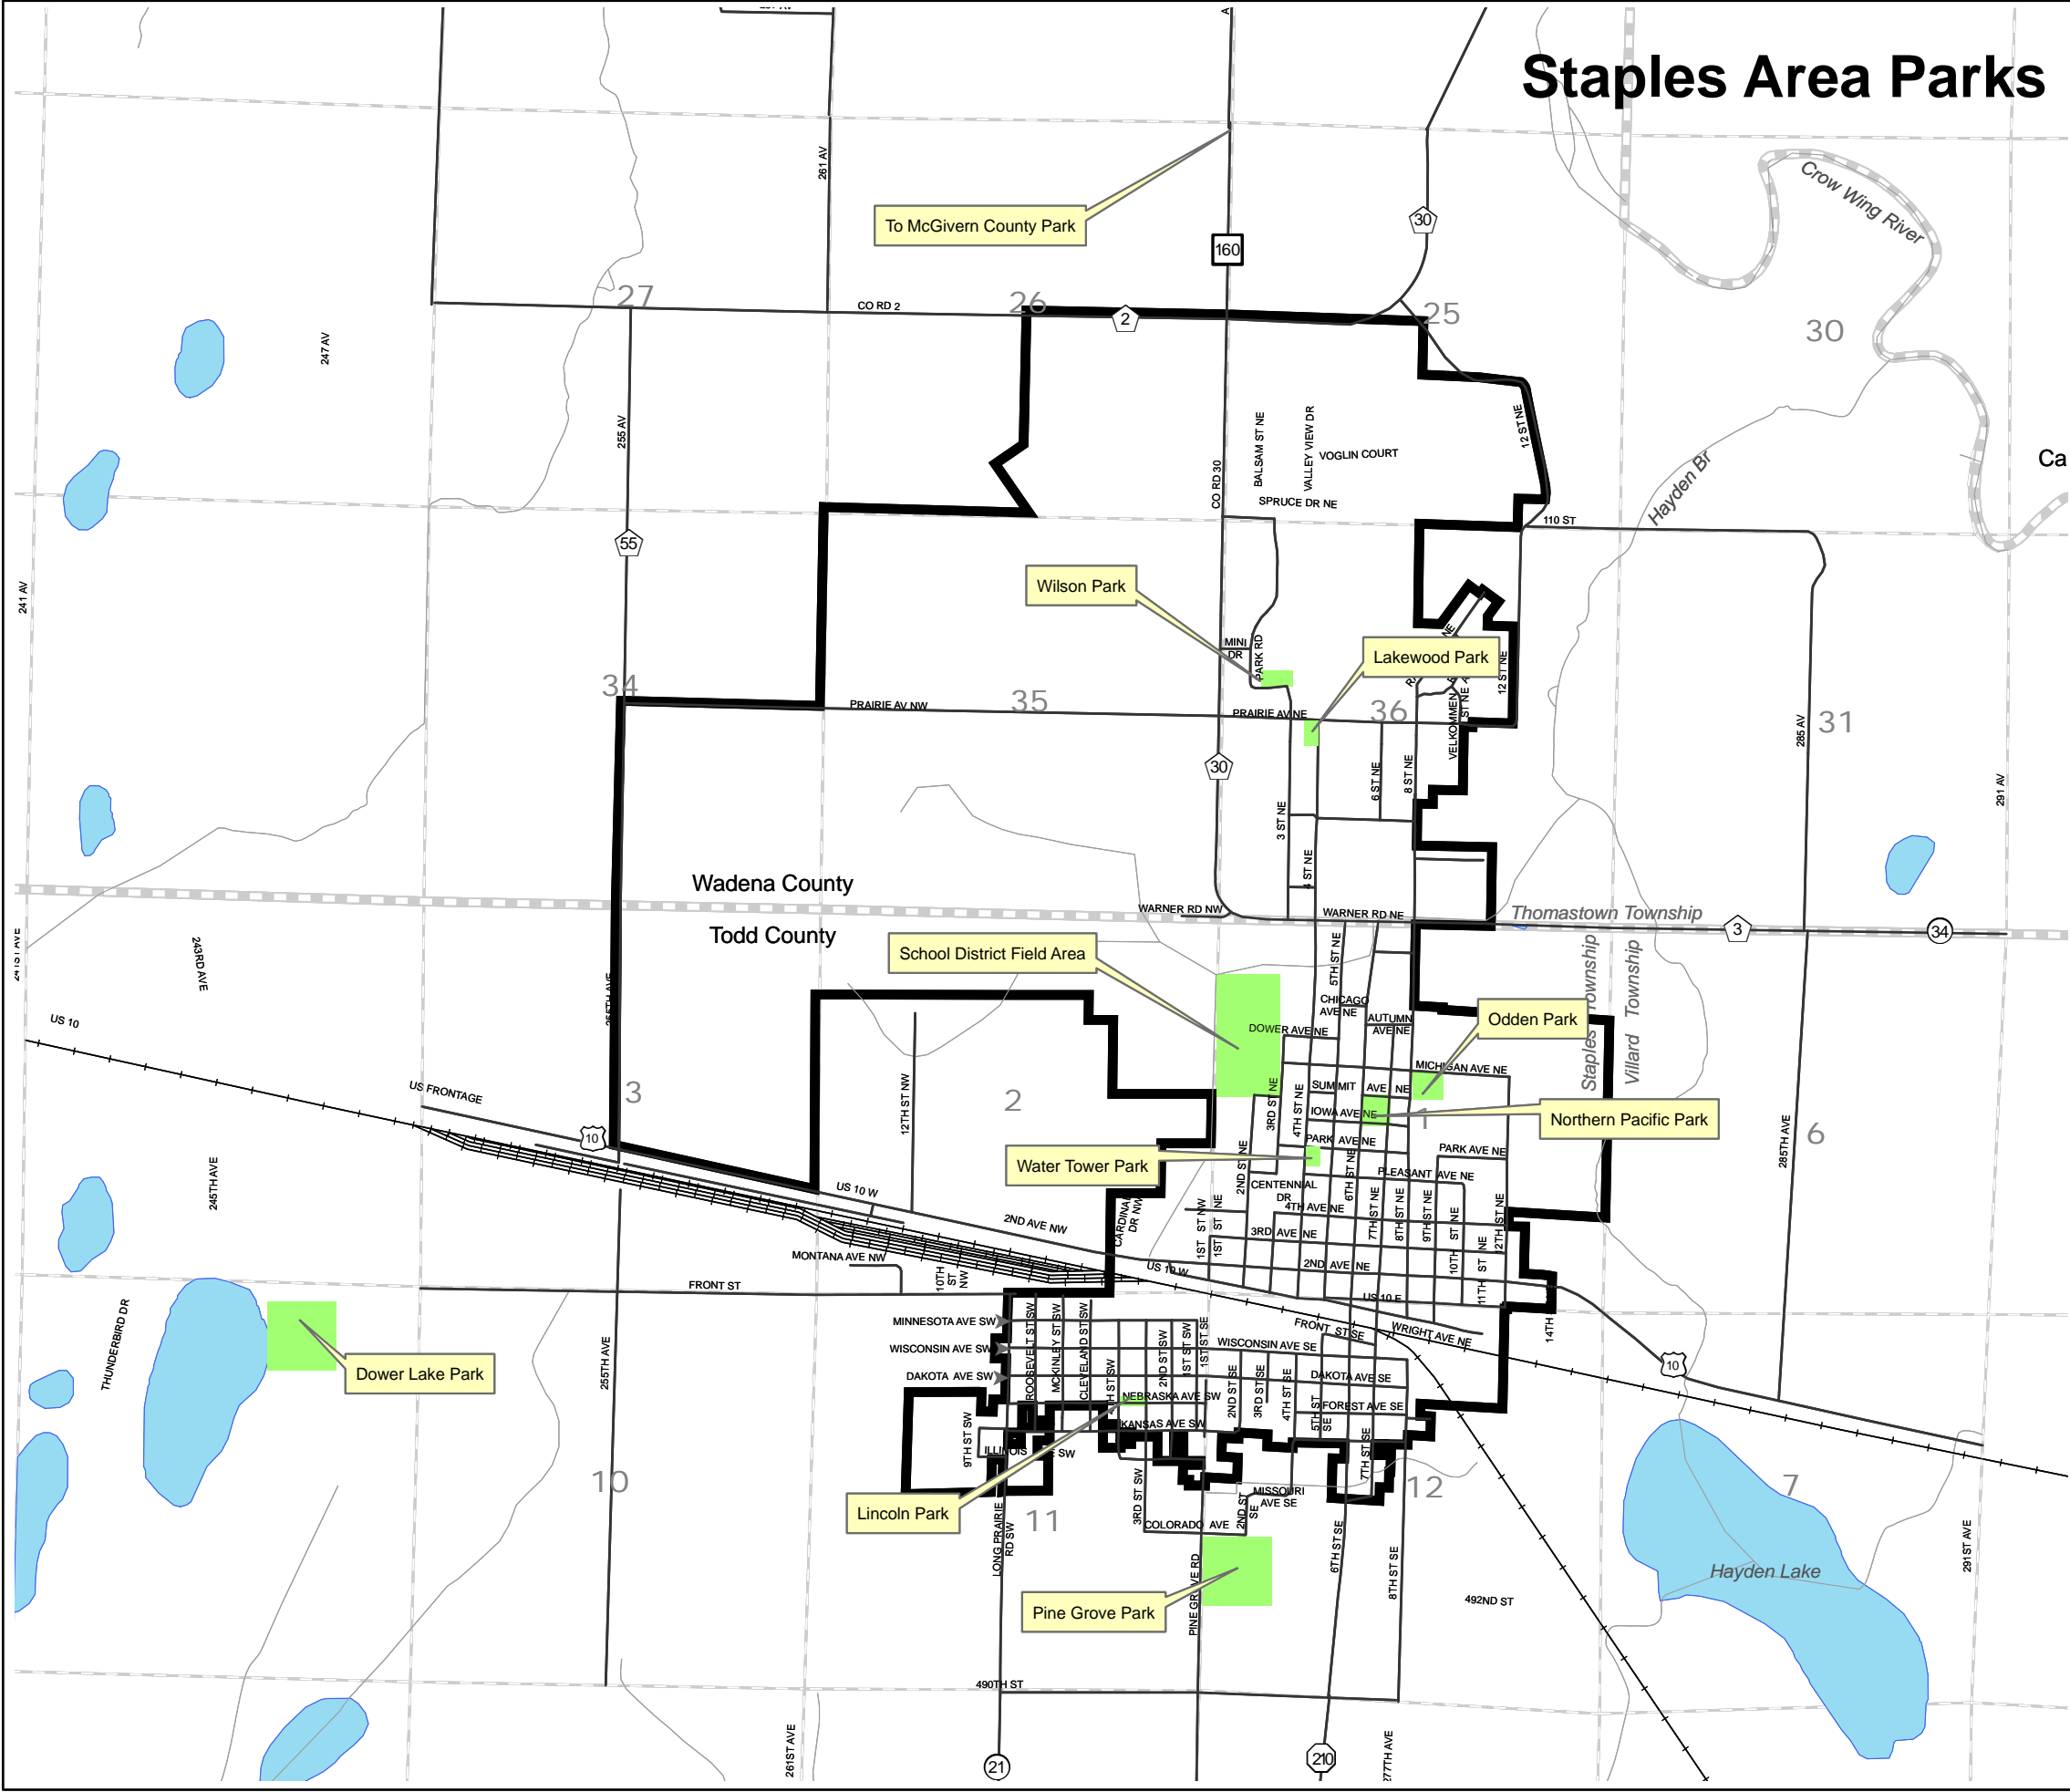

Staples Area Parks

City of Staples Parks

Legend

- City of Staples
- Section Lines
- County Boundary
- Lakes
- Roads
- Railroads
- Rivers & Streams
- Parks

The data used to create this map product came from a variety of sources including the City of Staples, Todd County GIS & Land Services Department, MN DNR, and MN DoT. This map is intended for reference purposes only and is not a legal document.

City of Staples
122 6th Street NE
Staples, MN 56479

Parks Plan